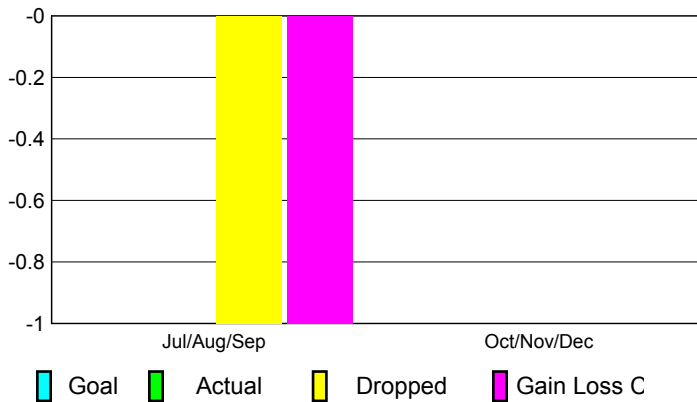

## CLUBS

Club Results  
2010-2011

Clubs  
2009-2010

Month	New Club Goal	Actual New Clubs	Actual Dropped Clubs	Gain/ Loss of Clubs	Gain/ Loss of Clubs
Jul/Aug/Sep	0	0	-1	-1	0
Oct/Nov/Dec	0	0	0	0	0
<b>Totals</b>	<b>0</b>	<b>0</b>	<b>-1</b>	<b>-1</b>	<b>0</b>

### Club Results 2010-2011

Goal, New, Dropped, Gain/Loss