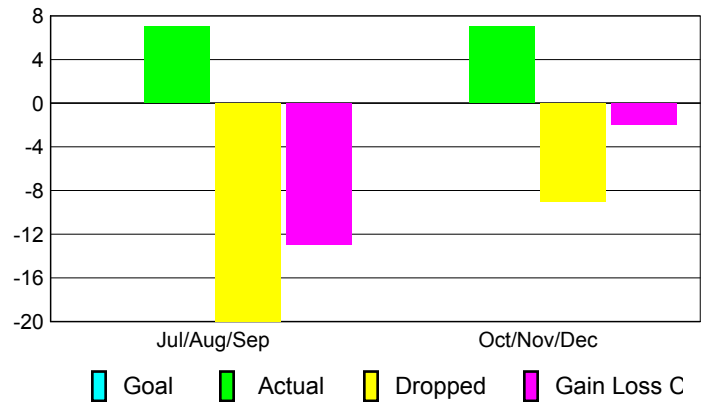

### YTD Status Quo Clubs 2010-2011

Status Quo Clubs Compared to Status Quo Members

## MEMBERSHIP

Membership Results  
2010-2011

Membership  
2009-2010

Month	Net Memb Goal	Actual New Memb	Actual Dropped Memb	Gain/ Loss of Memb	Gain/ Loss of Memb
Jul/Aug/Sep	0	7	-20	-13	4
Oct/Nov/Dec	0	7	-9	-2	-5
<b>Totals</b>	<b>0</b>	<b>14</b>	<b>-29</b>	<b>-15</b>	<b>-1</b>

### Membership Results 2010-2011

Goal, New, Dropped, Gain/Loss

### Comparison of Membership Gain/Loss

Current Year Compared to the Previous Year