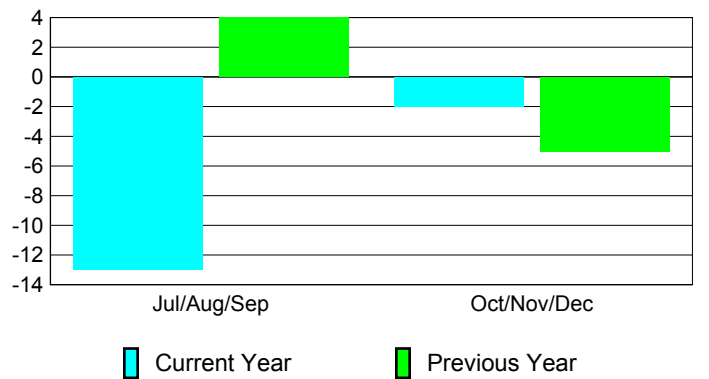

Comparison of Membership Gain/Loss

Current Year Compared to the Previous Year